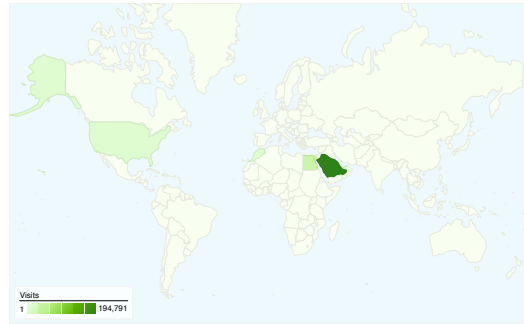

Site Usage

 **328,784** Visits

 **62.91%** Bounce Rate

 **656,408** Pageviews

 **00:03:53** Avg. Time on Site

 **2.00** Pages/Visit

 **52.89%** % New Visits

Visitors Overview

Visitors
174,072

Map Overlay world

Traffic Sources Overview

- **Referring Sites**
126,207.00 (38.39%)
- **Search Engines**
113,184.00 (34.43%)
- **Direct Traffic**
89,377.00 (27.18%)
- **Other**
16 (> 0.00%)

All traffic sources sent a total of 328,784 visits

27.18% Direct Traffic

38.39% Referring Sites

34.43% Search Engines

- Referring Sites
126,207.00 (38.39%)
- Search Engines
113,184.00 (34.43%)
- Direct Traffic
89,377.00 (27.18%)
- Other
16 (> 0.00%)

328,784 visits came from 131 countries/territories

Site Usage

Visits	Pages/Visit	Avg. Time on Site	% New Visits	Bounce Rate	
328,784 % of Site Total: 100.00%	2.00 Site Avg: 2.00 (0.00%)	00:03:53 Site Avg: 00:03:53 (0.00%)	53.31% Site Avg: 52.89% (0.80%)	62.91% Site Avg: 62.91% (0.00%)	
Country/Territory	Visits	Pages/Visit	Avg. Time on Site	% New Visits	Bounce Rate
Saudi Arabia	194,791	2.05	00:04:14	47.17%	61.60%
Egypt	34,536	1.88	00:03:32	65.53%	65.67%
United Arab Emirates	12,771	1.95	00:03:06	61.77%	64.20%
United States	7,583	1.97	00:03:26	56.15%	61.99%
Morocco	7,270	2.01	00:03:48	68.06%	62.89%
Kuwait	6,747	1.80	00:03:03	66.37%	68.24%
Algeria	6,446	1.97	00:03:35	59.35%	62.94%
Palestinian Territory	5,700	1.97	00:03:46	52.47%	62.81%
Jordan	5,222	1.92	00:03:13	71.31%	65.38%
United Kingdom	4,549	1.98	00:03:18	43.11%	61.22%