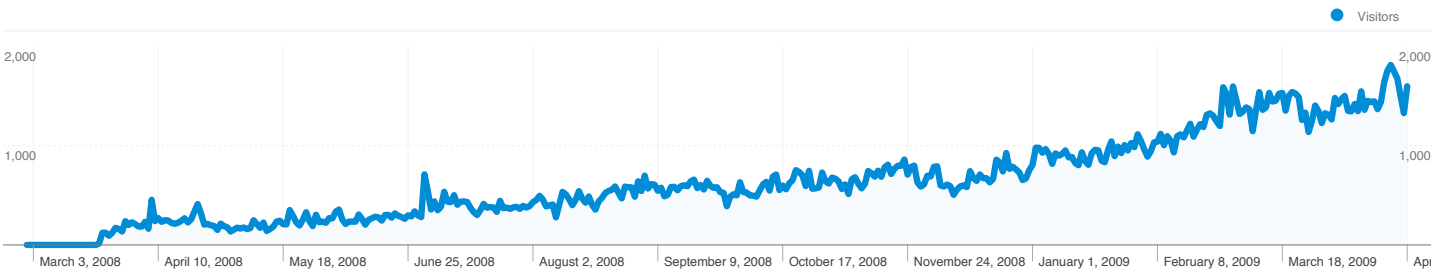

174,072 people visited this site

328,784 Visits

174,072 Absolute Unique Visitors

656,408 Pageviews

2.00 Average Pageviews

00:03:53 Time on Site

62.91% Bounce Rate

52.89% New Visits

Technical Profile

Browser	Visits	% visits	Connection Speed	Visits	% visits
Internet Explorer	165,832	50.44%	Unknown	185,165	56.32%
Firefox	131,103	39.88%	DSL	102,400	31.15%
Chrome	15,701	4.78%	T1	18,172	5.53%
Opera	7,690	2.34%	Dialup	16,512	5.02%
Safari	7,400	2.25%	Cable	4,632	1.41%