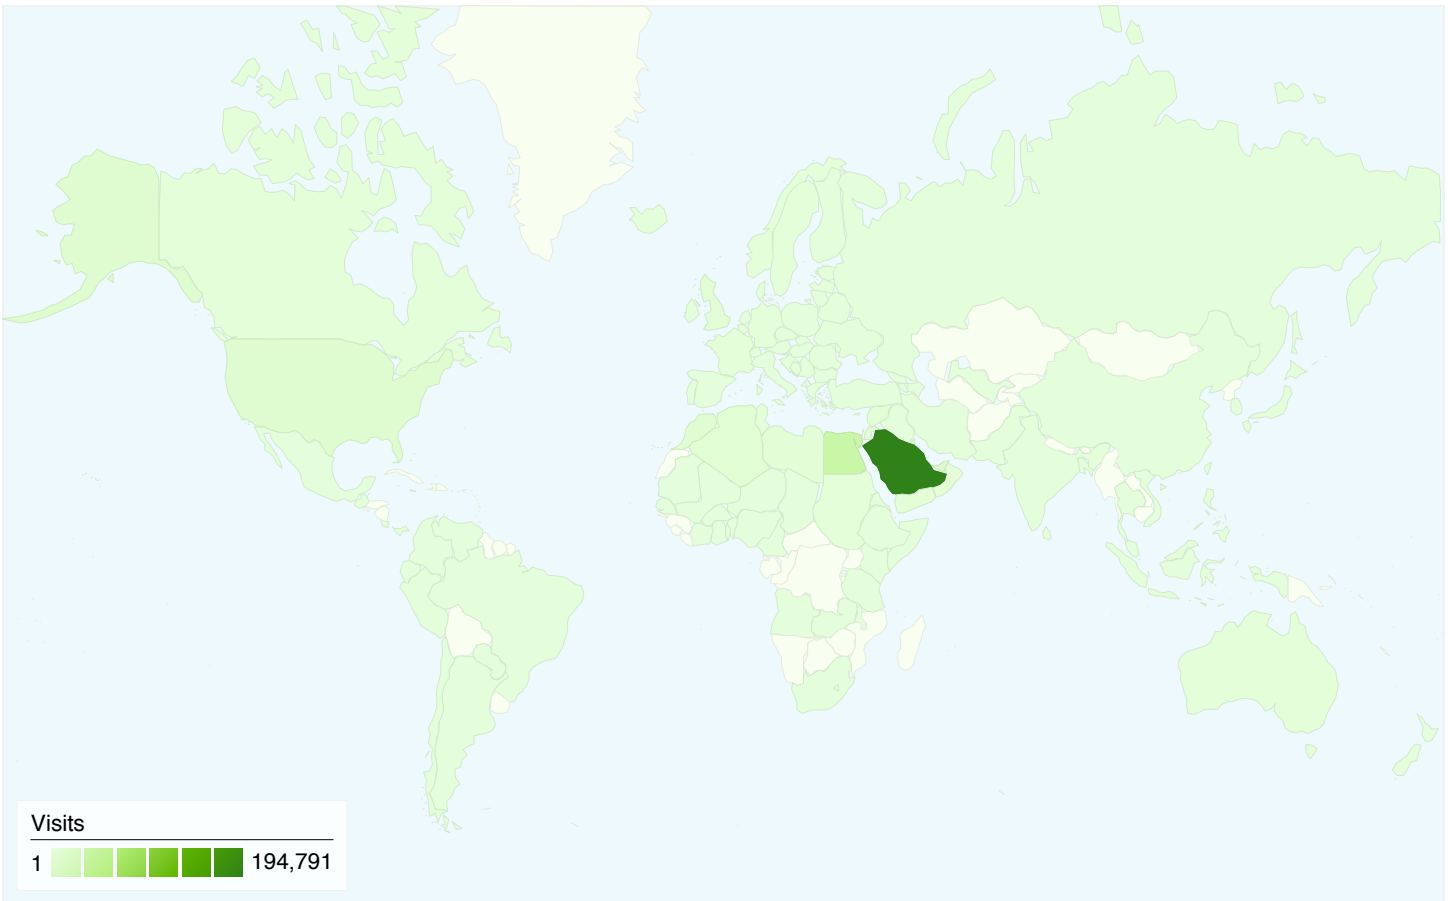

Visitors
174,072

Map Overlay world

Traffic Sources Overview

- **Referring Sites**
126,207.00 (38.39%)
- **Search Engines**
113,184.00 (34.43%)
- **Direct Traffic**
89,377.00 (27.18%)
- **Other**
16 (> 0.00%)

All traffic sources sent a total of 328,784 visits

27.18% Direct Traffic

38.39% Referring Sites

34.43% Search Engines

- Referring Sites
126,207.00 (38.39%)
- Search Engines
113,184.00 (34.43%)
- Direct Traffic
89,377.00 (27.18%)
- Other
16 (> 0.00%)

328,784 visits came from 131 countries/territories

Site Usage

Visits	Pages/Visit	Avg. Time on Site	% New Visits	Bounce Rate	
328,784 % of Site Total: 100.00%	2.00 Site Avg: 2.00 (0.00%)	00:03:53 Site Avg: 00:03:53 (0.00%)	53.31% Site Avg: 52.89% (0.80%)	62.91% Site Avg: 62.91% (0.00%)	
Country/Territory	Visits	Pages/Visit	Avg. Time on Site	% New Visits	Bounce Rate
Saudi Arabia	194,791	2.05	00:04:14	47.17%	61.60%
Egypt	34,536	1.88	00:03:32	65.53%	65.67%
United Arab Emirates	12,771	1.95	00:03:06	61.77%	64.20%
United States	7,583	1.97	00:03:26	56.15%	61.99%
Morocco	7,270	2.01	00:03:48	68.06%	62.89%
Kuwait	6,747	1.80	00:03:03	66.37%	68.24%
Algeria	6,446	1.97	00:03:35	59.35%	62.94%
Palestinian Territory	5,700	1.97	00:03:46	52.47%	62.81%
Jordan	5,222	1.92	00:03:13	71.31%	65.38%
United Kingdom	4,549	1.98	00:03:18	43.11%	61.22%