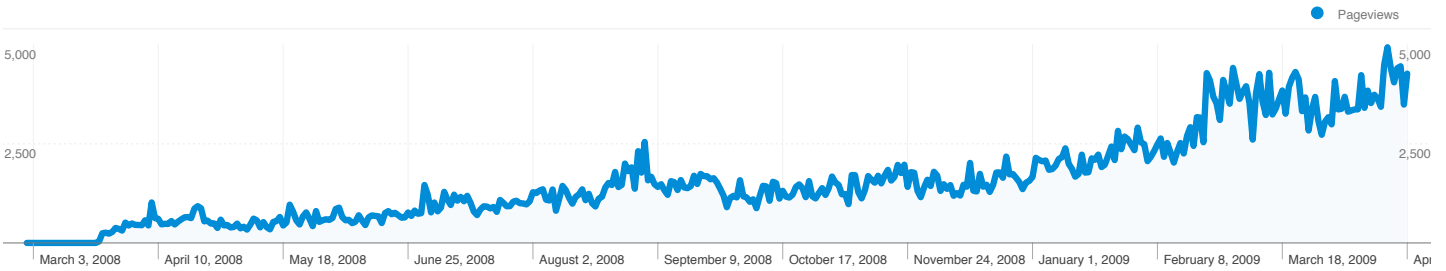

328,784 visits came from 131 countries/territories

Site Usage

Visits	Pages/Visit	Avg. Time on Site	% New Visits	Bounce Rate	
328,784 % of Site Total: 100.00%	2.00 Site Avg: 2.00 (0.00%)	00:03:53 Site Avg: 00:03:53 (0.00%)	53.31% Site Avg: 52.89% (0.80%)	62.91% Site Avg: 62.91% (0.00%)	
Country/Territory	Visits	Pages/Visit	Avg. Time on Site	% New Visits	Bounce Rate
Saudi Arabia	194,791	2.05	00:04:14	47.17%	61.60%
Egypt	34,536	1.88	00:03:32	65.53%	65.67%
United Arab Emirates	12,771	1.95	00:03:06	61.77%	64.20%
United States	7,583	1.97	00:03:26	56.15%	61.99%
Morocco	7,270	2.01	00:03:48	68.06%	62.89%
Kuwait	6,747	1.80	00:03:03	66.37%	68.24%
Algeria	6,446	1.97	00:03:35	59.35%	62.94%
Palestinian Territory	5,700	1.97	00:03:46	52.47%	62.81%
Jordan	5,222	1.92	00:03:13	71.31%	65.38%
United Kingdom	4,549	1.98	00:03:18	43.11%	61.22%