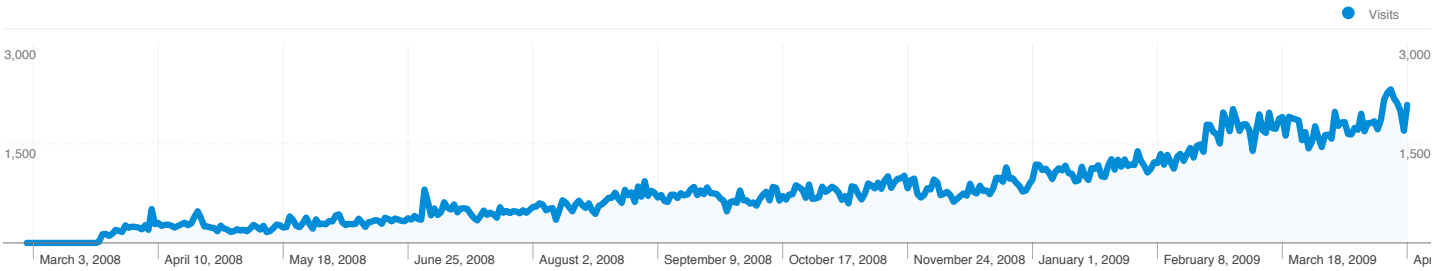

Site Usage

 **328,784** Visits

 **62.91%** Bounce Rate

 **656,408** Pageviews

 **00:03:53** Avg. Time on Site

 **2.00** Pages/Visit

 **52.89%** % New Visits

Visitors Overview

 **174,072 Absolute Unique Visitors**

 **656,408 Pageviews**

 **2.00 Average Pageviews**

 **00:03:53 Time on Site**

 **62.91% Bounce Rate**

 **52.89% New Visits**

Technical Profile

Browser	Visits	% visits	Connection Speed	Visits	% visits
Internet Explorer	165,832	50.44%	Unknown	185,165	56.32%
Firefox	131,103	39.88%	DSL	102,400	31.15%
Chrome	15,701	4.78%	T1	18,172	5.53%
Opera	7,690	2.34%	Dialup	16,512	5.02%
Safari	7,400	2.25%	Cable	4,632	1.41%

All traffic sources sent a total of 328,784 visits

27.18% Direct Traffic

38.39% Referring Sites

34.43% Search Engines

- Referring Sites
126,207.00 (38.39%)
- Search Engines
113,184.00 (34.43%)
- Direct Traffic
89,377.00 (27.18%)
- Other
16 (> 0.00%)

328,784 visits came from 131 countries/territories

Site Usage

Visits	Pages/Visit	Avg. Time on Site	% New Visits	Bounce Rate	
328,784 % of Site Total: 100.00%	2.00 Site Avg: 2.00 (0.00%)	00:03:53 Site Avg: 00:03:53 (0.00%)	53.31% Site Avg: 52.89% (0.80%)	62.91% Site Avg: 62.91% (0.00%)	
Country/Territory	Visits	Pages/Visit	Avg. Time on Site	% New Visits	Bounce Rate
Saudi Arabia	194,791	2.05	00:04:14	47.17%	61.60%
Egypt	34,536	1.88	00:03:32	65.53%	65.67%
United Arab Emirates	12,771	1.95	00:03:06	61.77%	64.20%
United States	7,583	1.97	00:03:26	56.15%	61.99%
Morocco	7,270	2.01	00:03:48	68.06%	62.89%
Kuwait	6,747	1.80	00:03:03	66.37%	68.24%
Algeria	6,446	1.97	00:03:35	59.35%	62.94%
Palestinian Territory	5,700	1.97	00:03:46	52.47%	62.81%
Jordan	5,222	1.92	00:03:13	71.31%	65.38%
United Kingdom	4,549	1.98	00:03:18	43.11%	61.22%