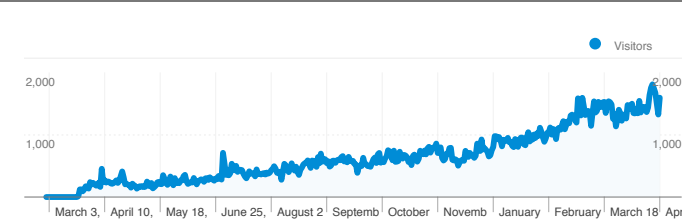

Site Usage

 **328,784** Visits

 **62.91%** Bounce Rate

 **656,408** Pageviews

 **00:03:53** Avg. Time on Site

 **2.00** Pages/Visit

 **52.89%** % New Visits

Visitors Overview

All traffic sources sent a total of 328,784 visits

- Referring Sites**
126,207.00 (38.39%)
- Search Engines**
113,184.00 (34.43%)
- Direct Traffic**
89,377.00 (27.18%)
- Other**
16 (> 0.00%)

Top Traffic Sources

328,784 visits came from 131 countries/territories

Site Usage

Visits	Pages/Visit	Avg. Time on Site	% New Visits	Bounce Rate	
328,784 % of Site Total: 100.00%	2.00 Site Avg: 2.00 (0.00%)	00:03:53 Site Avg: 00:03:53 (0.00%)	53.31% Site Avg: 52.89% (0.80%)	62.91% Site Avg: 62.91% (0.00%)	
Country/Territory	Visits	Pages/Visit	Avg. Time on Site	% New Visits	Bounce Rate
Saudi Arabia	194,791	2.05	00:04:14	47.17%	61.60%
Egypt	34,536	1.88	00:03:32	65.53%	65.67%
United Arab Emirates	12,771	1.95	00:03:06	61.77%	64.20%
United States	7,583	1.97	00:03:26	56.15%	61.99%
Morocco	7,270	2.01	00:03:48	68.06%	62.89%
Kuwait	6,747	1.80	00:03:03	66.37%	68.24%
Algeria	6,446	1.97	00:03:35	59.35%	62.94%
Palestinian Territory	5,700	1.97	00:03:46	52.47%	62.81%
Jordan	5,222	1.92	00:03:13	71.31%	65.38%
United Kingdom	4,549	1.98	00:03:18	43.11%	61.22%

Pages on this site were viewed a total of 656,408 times

 **656,408** Pageviews

 **575,865** Unique Views

 **62.91%** Bounce Rate

Top Content

Pages	Pageviews	% Pageviews
/wd/	142,736	21.75%
/wd/index.php	31,425	4.79%
/wd/?paged=2	6,914	1.05%
/wd/?p=754	6,539	1.00%
/wd/?p=662	6,158	0.94%