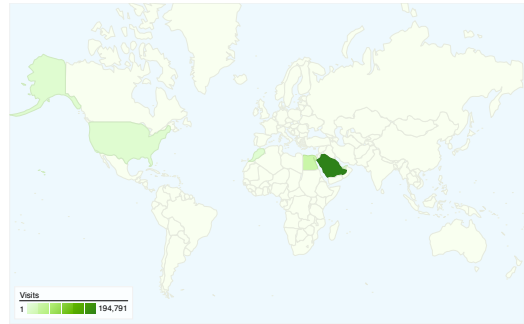

Site Usage

 **328,784** Visits

 **62.91%** Bounce Rate

 **656,408** Pageviews

 **00:03:53** Avg. Time on Site

 **2.00** Pages/Visit

 **52.89%** % New Visits

Visitors Overview

Visitors
174,072

Map Overlay world

Traffic Sources Overview

- **Referring Sites**
126,207.00 (38.39%)
- **Search Engines**
113,184.00 (34.43%)
- **Direct Traffic**
89,377.00 (27.18%)
- **Other**
16 (> 0.00%)

All traffic sources sent a total of 328,784 visits

- Referring Sites**
126,207.00 (38.39%)
- Search Engines**
113,184.00 (34.43%)
- Direct Traffic**
89,377.00 (27.18%)
- Other**
16 (> 0.00%)

Top Traffic Sources

328,784 visits came from 131 countries/territories

Site Usage

Visits	Pages/Visit	Avg. Time on Site	% New Visits	Bounce Rate	
328,784 % of Site Total: 100.00%	2.00 Site Avg: 2.00 (0.00%)	00:03:53 Site Avg: 00:03:53 (0.00%)	53.31% Site Avg: 52.89% (0.80%)	62.91% Site Avg: 62.91% (0.00%)	
Country/Territory	Visits	Pages/Visit	Avg. Time on Site	% New Visits	Bounce Rate
Saudi Arabia	194,791	2.05	00:04:14	47.17%	61.60%
Egypt	34,536	1.88	00:03:32	65.53%	65.67%
United Arab Emirates	12,771	1.95	00:03:06	61.77%	64.20%
United States	7,583	1.97	00:03:26	56.15%	61.99%
Morocco	7,270	2.01	00:03:48	68.06%	62.89%
Kuwait	6,747	1.80	00:03:03	66.37%	68.24%
Algeria	6,446	1.97	00:03:35	59.35%	62.94%
Palestinian Territory	5,700	1.97	00:03:46	52.47%	62.81%
Jordan	5,222	1.92	00:03:13	71.31%	65.38%
United Kingdom	4,549	1.98	00:03:18	43.11%	61.22%