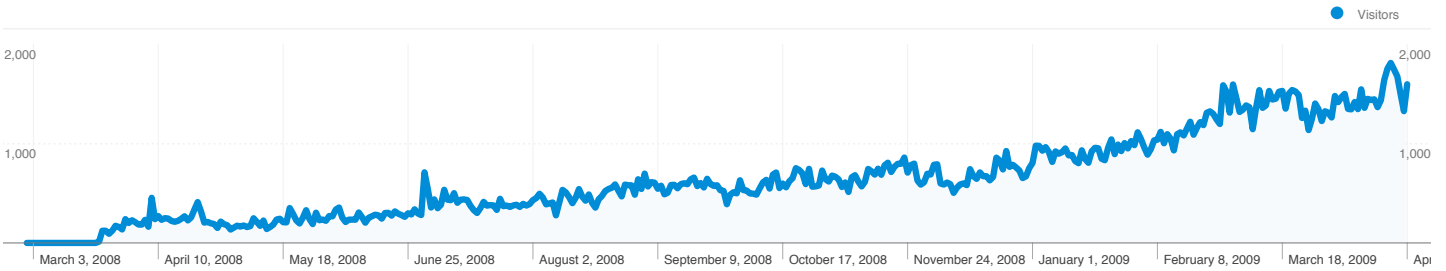

174,072 people visited this site

328,784 Visits

174,072 Absolute Unique Visitors

656,408 Pageviews

2.00 Average Pageviews

00:03:53 Time on Site

62.91% Bounce Rate

52.89% New Visits

Technical Profile

Browser	Visits	% visits	Connection Speed	Visits	% visits
Internet Explorer	165,832	50.44%	Unknown	185,165	56.32%
Firefox	131,103	39.88%	DSL	102,400	31.15%
Chrome	15,701	4.78%	T1	18,172	5.53%
Opera	7,690	2.34%	Dialup	16,512	5.02%
Safari	7,400	2.25%	Cable	4,632	1.41%