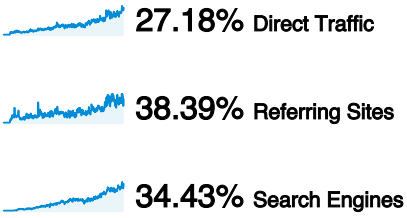

 **174,072 Absolute Unique Visitors**

 **656,408 Pageviews**

 **2.00 Average Pageviews**

 **00:03:53 Time on Site**

 **62.91% Bounce Rate**

 **52.89% New Visits**

Technical Profile

Browser	Visits	% visits	Connection Speed	Visits	% visits
Internet Explorer	165,832	50.44%	Unknown	185,165	56.32%
Firefox	131,103	39.88%	DSL	102,400	31.15%
Chrome	15,701	4.78%	T1	18,172	5.53%
Opera	7,690	2.34%	Dialup	16,512	5.02%
Safari	7,400	2.25%	Cable	4,632	1.41%

All traffic sources sent a total of 328,784 visits

- Referring Sites**
126,207.00 (38.39%)
- Search Engines**
113,184.00 (34.43%)
- Direct Traffic**
89,377.00 (27.18%)
- Other**
16 (> 0.00%)

Top Traffic Sources