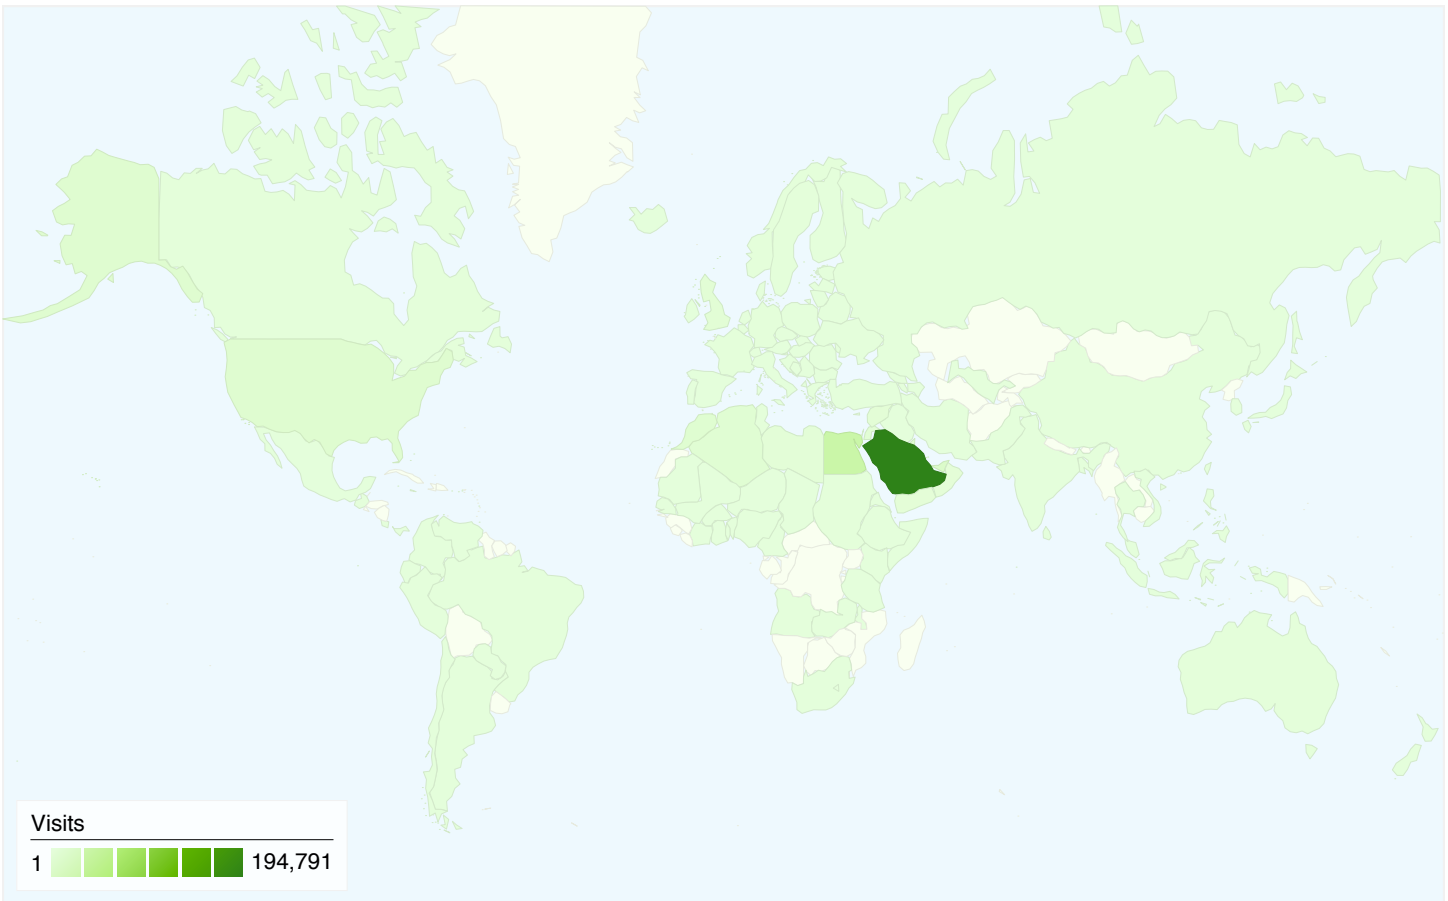

Visitors
174,072

Map Overlay world

Traffic Sources Overview

- **Referring Sites**
126,207.00 (38.39%)
- **Search Engines**
113,184.00 (34.43%)
- **Direct Traffic**
89,377.00 (27.18%)
- **Other**
16 (> 0.00%)

All traffic sources sent a total of 328,784 visits

- Referring Sites**
126,207.00 (38.39%)
- Search Engines**
113,184.00 (34.43%)
- Direct Traffic**
89,377.00 (27.18%)
- Other**
16 (> 0.00%)

Top Traffic Sources

328,784 visits came from 131 countries/territories

Site Usage

Visits	Pages/Visit	Avg. Time on Site	% New Visits	Bounce Rate	
328,784 % of Site Total: 100.00%	2.00 Site Avg: 2.00 (0.00%)	00:03:53 Site Avg: 00:03:53 (0.00%)	53.31% Site Avg: 52.89% (0.80%)	62.91% Site Avg: 62.91% (0.00%)	
Country/Territory	Visits	Pages/Visit	Avg. Time on Site	% New Visits	Bounce Rate
Saudi Arabia	194,791	2.05	00:04:14	47.17%	61.60%
Egypt	34,536	1.88	00:03:32	65.53%	65.67%
United Arab Emirates	12,771	1.95	00:03:06	61.77%	64.20%
United States	7,583	1.97	00:03:26	56.15%	61.99%
Morocco	7,270	2.01	00:03:48	68.06%	62.89%
Kuwait	6,747	1.80	00:03:03	66.37%	68.24%
Algeria	6,446	1.97	00:03:35	59.35%	62.94%
Palestinian Territory	5,700	1.97	00:03:46	52.47%	62.81%
Jordan	5,222	1.92	00:03:13	71.31%	65.38%
United Kingdom	4,549	1.98	00:03:18	43.11%	61.22%