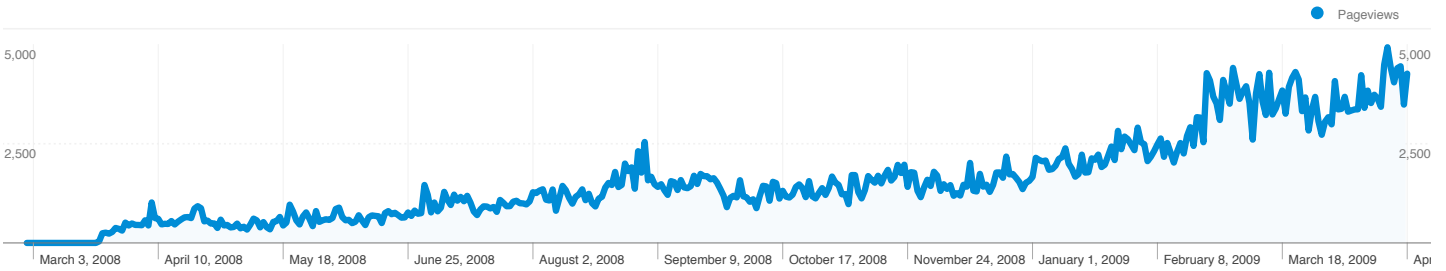

Site Usage

 **328,784** Visits

 **62.91%** Bounce Rate

 **656,408** Pageviews

 **00:03:53** Avg. Time on Site

 **2.00** Pages/Visit

 **52.89%** % New Visits

Visitors Overview

All traffic sources sent a total of 328,784 visits

- Referring Sites**
126,207.00 (38.39%)
- Search Engines**
113,184.00 (34.43%)
- Direct Traffic**
89,377.00 (27.18%)
- Other**
16 (> 0.00%)

Top Traffic Sources

328,784 visits came from 131 countries/territories

Site Usage

Visits	Pages/Visit	Avg. Time on Site	% New Visits	Bounce Rate	
328,784 % of Site Total: 100.00%	2.00 Site Avg: 2.00 (0.00%)	00:03:53 Site Avg: 00:03:53 (0.00%)	53.31% Site Avg: 52.89% (0.80%)	62.91% Site Avg: 62.91% (0.00%)	
Country/Territory	Visits	Pages/Visit	Avg. Time on Site	% New Visits	Bounce Rate
Saudi Arabia	194,791	2.05	00:04:14	47.17%	61.60%
Egypt	34,536	1.88	00:03:32	65.53%	65.67%
United Arab Emirates	12,771	1.95	00:03:06	61.77%	64.20%
United States	7,583	1.97	00:03:26	56.15%	61.99%
Morocco	7,270	2.01	00:03:48	68.06%	62.89%
Kuwait	6,747	1.80	00:03:03	66.37%	68.24%
Algeria	6,446	1.97	00:03:35	59.35%	62.94%
Palestinian Territory	5,700	1.97	00:03:46	52.47%	62.81%
Jordan	5,222	1.92	00:03:13	71.31%	65.38%
United Kingdom	4,549	1.98	00:03:18	43.11%	61.22%