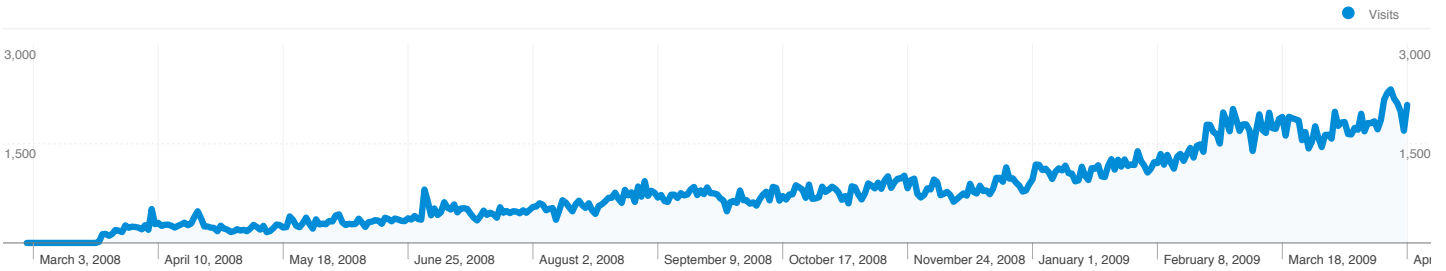

Site Usage

 **328,784** Visits

 **62.91%** Bounce Rate

 **656,408** Pageviews

 **00:03:53** Avg. Time on Site

 **2.00** Pages/Visit

 **52.89%** % New Visits

Visitors Overview

 **174,072 Absolute Unique Visitors**

 **656,408 Pageviews**

 **2.00 Average Pageviews**

 **00:03:53 Time on Site**

 **62.91% Bounce Rate**

 **52.89% New Visits**

Technical Profile

Browser	Visits	% visits	Connection Speed	Visits	% visits
Internet Explorer	165,832	50.44%	Unknown	185,165	56.32%
Firefox	131,103	39.88%	DSL	102,400	31.15%
Chrome	15,701	4.78%	T1	18,172	5.53%
Opera	7,690	2.34%	Dialup	16,512	5.02%
Safari	7,400	2.25%	Cable	4,632	1.41%

All traffic sources sent a total of 328,784 visits

- Referring Sites**
126,207.00 (38.39%)
- Search Engines**
113,184.00 (34.43%)
- Direct Traffic**
89,377.00 (27.18%)
- Other**
16 (> 0.00%)

Top Traffic Sources

328,784 visits came from 131 countries/territories

Site Usage

Visits	Pages/Visit	Avg. Time on Site	% New Visits	Bounce Rate	
328,784 % of Site Total: 100.00%	2.00 Site Avg: 2.00 (0.00%)	00:03:53 Site Avg: 00:03:53 (0.00%)	53.31% Site Avg: 52.89% (0.80%)	62.91% Site Avg: 62.91% (0.00%)	
Country/Territory	Visits	Pages/Visit	Avg. Time on Site	% New Visits	Bounce Rate
Saudi Arabia	194,791	2.05	00:04:14	47.17%	61.60%
Egypt	34,536	1.88	00:03:32	65.53%	65.67%
United Arab Emirates	12,771	1.95	00:03:06	61.77%	64.20%
United States	7,583	1.97	00:03:26	56.15%	61.99%
Morocco	7,270	2.01	00:03:48	68.06%	62.89%
Kuwait	6,747	1.80	00:03:03	66.37%	68.24%
Algeria	6,446	1.97	00:03:35	59.35%	62.94%
Palestinian Territory	5,700	1.97	00:03:46	52.47%	62.81%
Jordan	5,222	1.92	00:03:13	71.31%	65.38%
United Kingdom	4,549	1.98	00:03:18	43.11%	61.22%